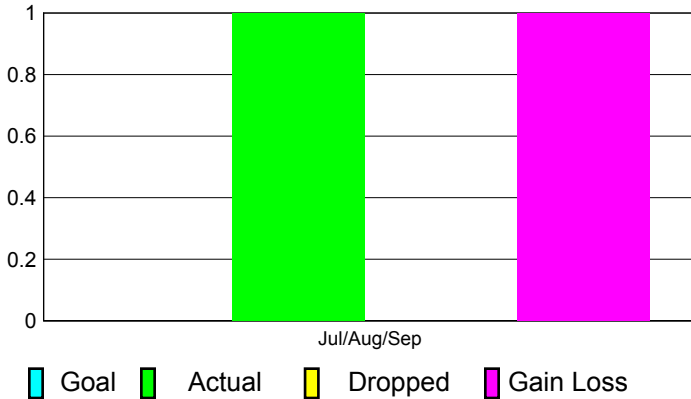

2012-2013 GMT Reports for District (or Undistricted) **District 355 B1**

GMT: **BYEONG-DEOK KIM**

Location: **REPUBLIC OF KOREA**

GMT CA: **5**

CLUBS

**Club Results
2012-2013**

**Clubs
2011-2012**

Month	New Club Goal	Actual New Clubs	Actual Dropped Clubs	Gain/Loss of Clubs	Gain/Loss of Clubs
Jul/Aug/Sep	0	1	0	1	2
Totals	0	1	0	1	2

Club Results 2012-2013

Goal, New, Dropped, Gain/Loss

Comparison of Club Gain/Loss

Current Year Compared to the Previous Year

YTD Status Quo Clubs 2012-2013

Status Quo Clubs Compared to Status Quo Members

MEMBERSHIP