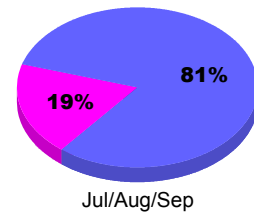

**Membership Results
2012-2013**

**Membership
2011-2012**

Month	Net Memb Goal	Actual New Memb	Actual Dropped Memb	Gain/Loss of Memb	Gain/Loss of Memb
Jul/Aug/Sep	0	201	-133	68	153
Totals	0	201	-133	68	153

Membership Results 2012-2013

Goal, New, Dropped, Gain/Loss

Comparison of Membership Gain/Loss

Current Year Compared to the Previous Year

Gender Comparison 2012-2013

Jul/Aug/Sep

Male Female