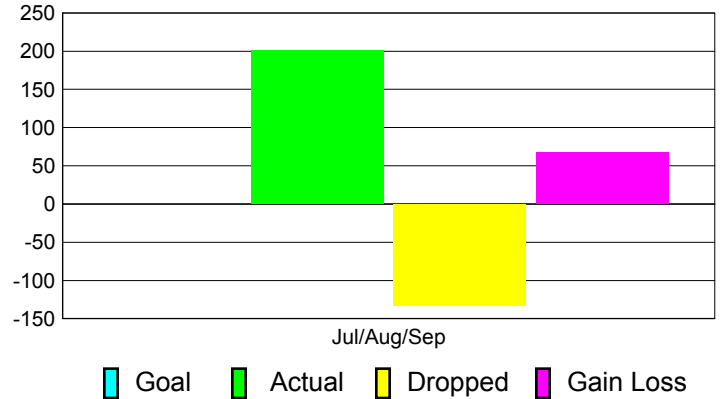

Membership Results 2012-2013

Goal, New, Dropped, Gain/Loss

Comparison of Membership Gain/Loss

Current Year Compared to the Previous Year