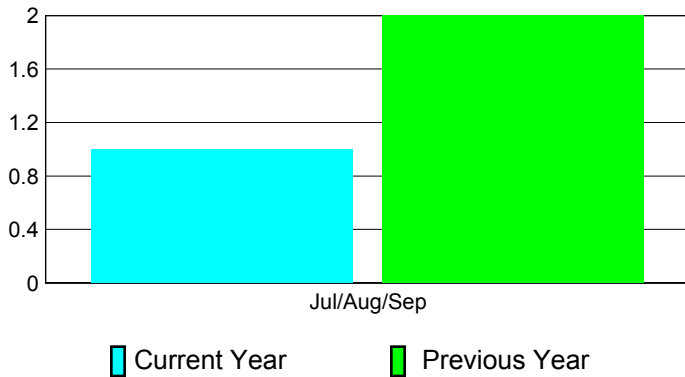

Club Results 2012-2013

Goal, New, Dropped, Gain/Loss

Comparison of Club Gain/Loss

Current Year Compared to the Previous Year

YTD Status Quo Clubs 2012-2013

Status Quo Clubs Compared to Status Quo Members

MEMBERSHIP