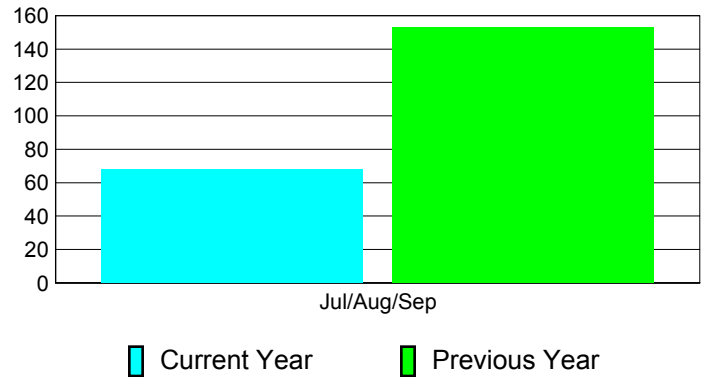

**Membership Results
2012-2013**

**Membership
2011-2012**

Month	Net Memb Goal	Actual New Memb	Actual Dropped Memb	Gain/Loss of Memb	Gain/Loss of Memb
Jul/Aug/Sep	0	201	-133	68	153
Totals	0	201	-133	68	153

Membership Results 2012-2013

Goal, New, Dropped, Gain/Loss

Comparison of Membership Gain/Loss

Current Year Compared to the Previous Year

Gender Comparison 2012-2013

Jul/Aug/Sep

Male Female